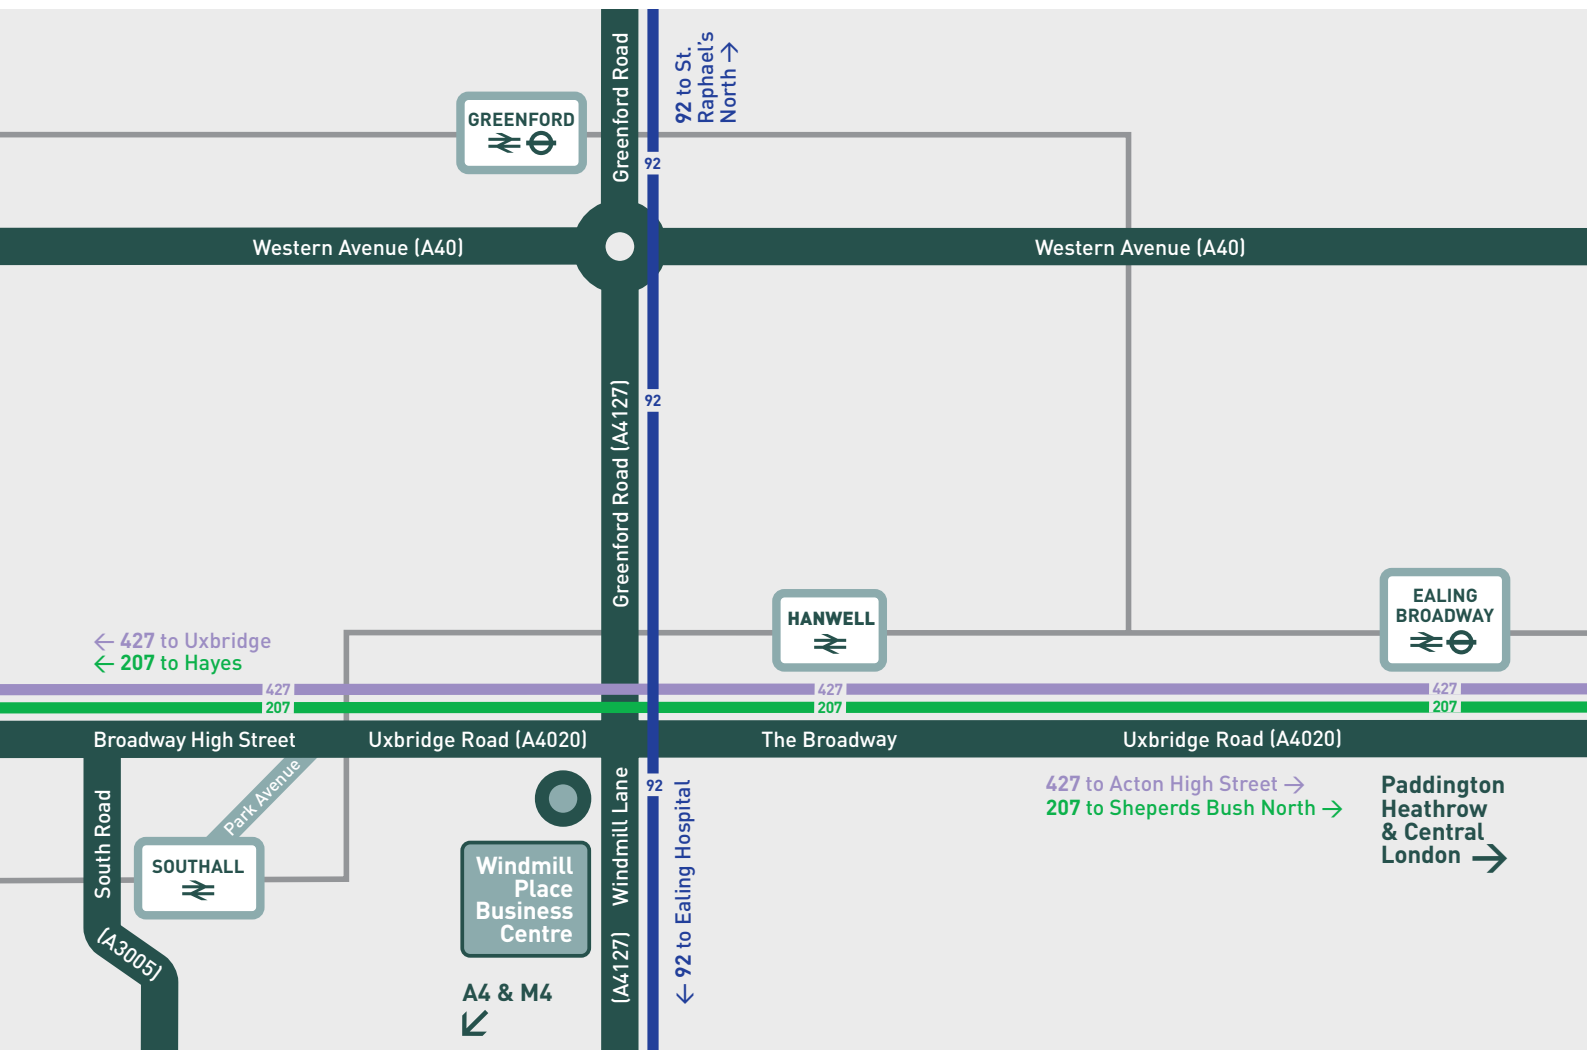

## → Location and transport links

## → Windmill Place Business Centre

2/4 Windmill Lane → Hanwell → Uxbridge UB2 4NJ

	HANWELL (1.4 miles) within walking distance	EALING BROADWAY	GREENFORD	SOUTHALL (1.4 miles) within walking distance
<b>TUBE</b>		Central & District lines	Central line	
<b>TRAIN</b>	Heathrow Connect and First Great Western Services	Heathrow Connect and First Great Western Services	First Great Western Service	Heathrow Connect and First Great Western Services
<b>BUS</b>	9 routes stop at this bus station	<b>207 &amp; 427</b> service Windmill Place Business Centre. An additional 13 routes stop at this bus station	<b>92</b> services Windmill Place Business Centre. An additional 4 routes stop at this bus station	10 routes stop at this bus station