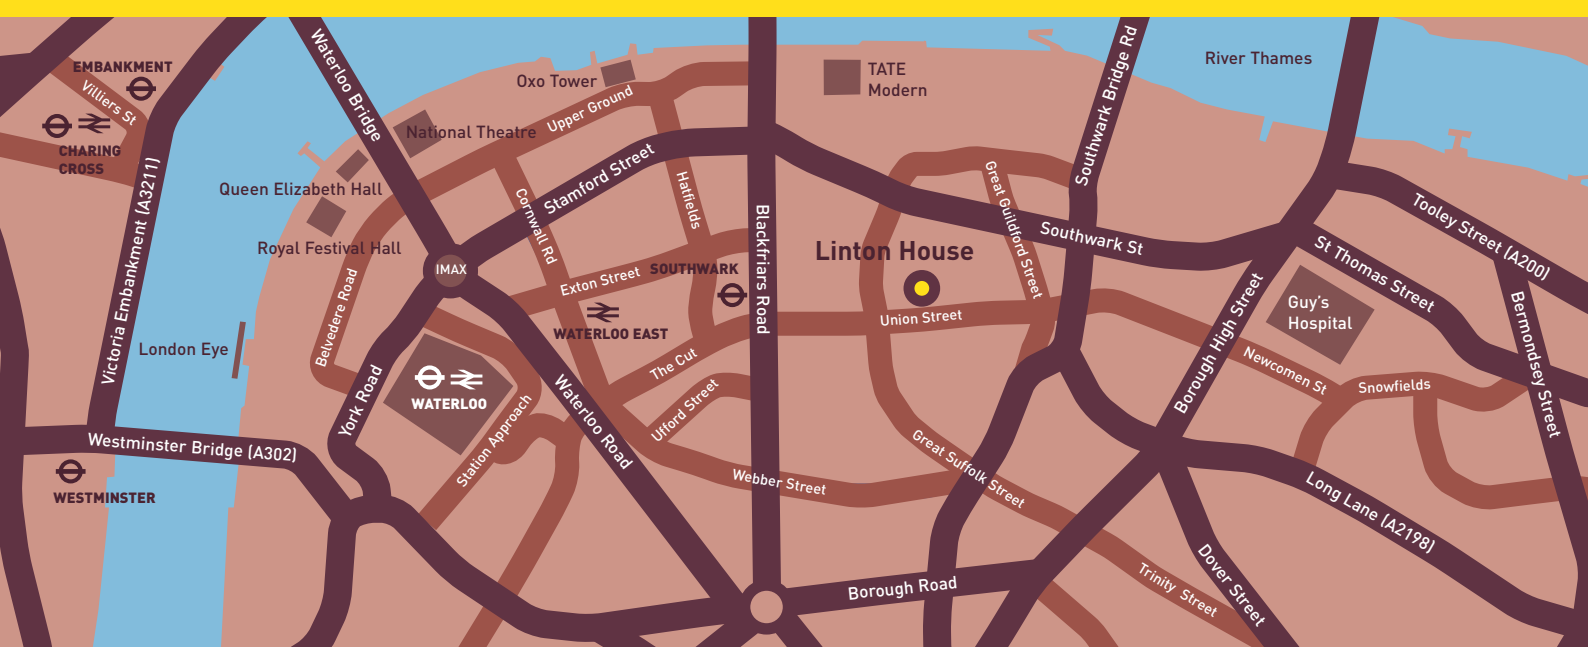

Location:

Linton House is located just off Blackfriars Road on Union Street, offering easy access into the heart of the City. Southwark underground station (Jubilee line) is literally 2 minutes walk from Linton House, whilst Waterloo (Bakerloo, Jubilee, Waterloo & City, Northern and mainline) and Borough (Northern line) stations are also within easy walking distance. There is a variety of local shops, bars and restaurants near to the property as well as an On-site Café. Numerous bus routes also service the area.