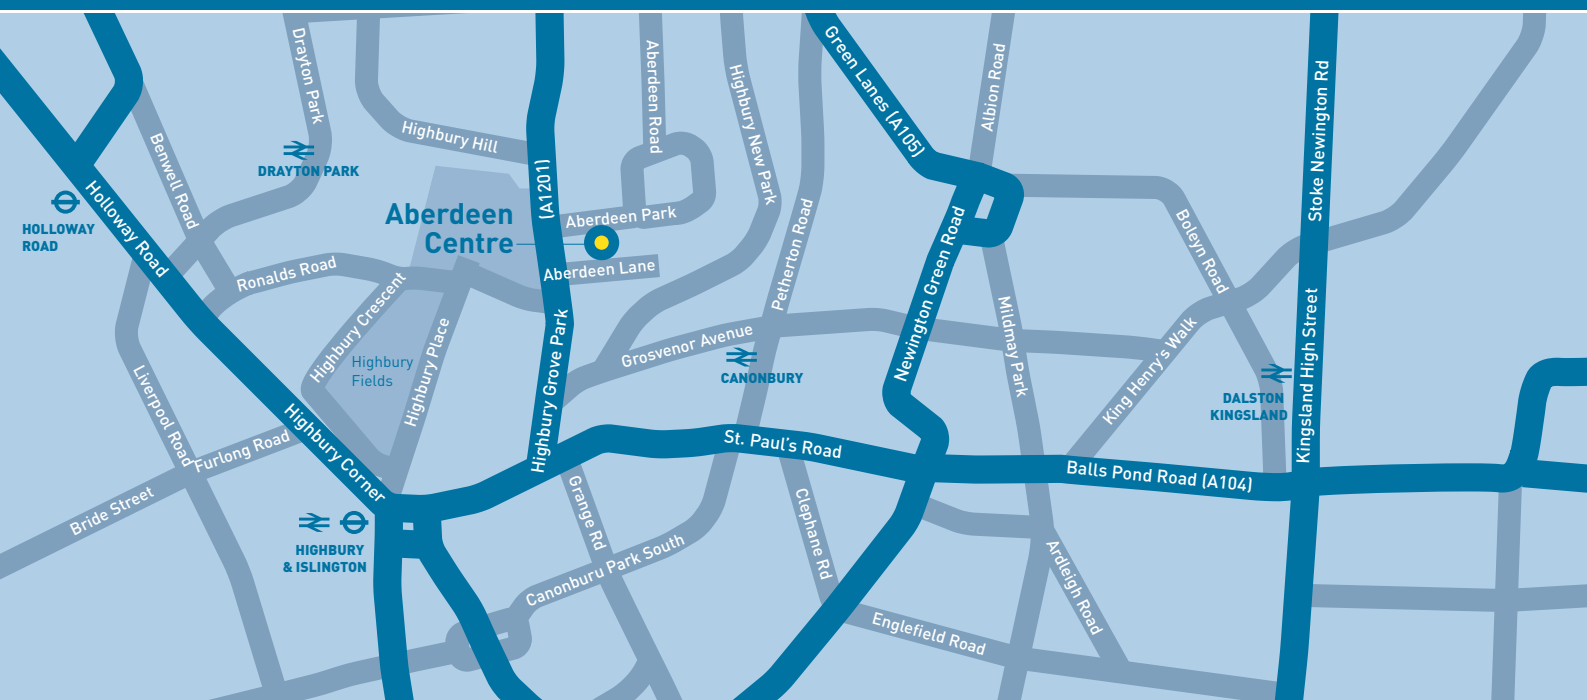

Location:

The Aberdeen Centre is situated on Highbury Grove, opposite Highbury Fields. Highbury & Islington station (Victoria and mainline rail) is a 15-minute walk away and numerous bus routes also service the area. The shops, restaurants and other leisure facilities of popular Upper Street Islington are located 3/4 of a mile to the south.